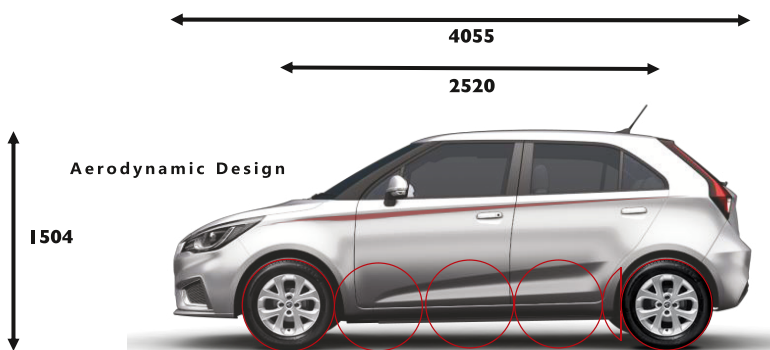

Comfort and Convenience

- Power Windows w/ (driver side window one shot down)
- Electrical adjustable outside rearview mirror
- Cruise control
- Rear Camera
- Rear Parking Distance Sensor

MG3 1.5AT Core

www.starbonaire.com sales@starbonaire.com

FEATURES SHOWN MAY VARY

EXTERIOR COLORS

INTERIOR

SPECIFICATIONS

MODEL	MG3 CORE
ENGINE TYPE :	NSE 1.5L Major 4AT
Displacement	1490 CC
Max Power (Hp@rpm)	110hp@6000rpm
Max Torque (Nm@rpm)	150nm@4500rpm
TRANSMISSION :	
Speed	4 Speed
Drivetrain	Front wheel drive (FWD)
FUEL :	
Fuel Tank Capacity	45 L
CHASSIS & SUSPENSION :	
Front	Independent type McPherson
Rear	Torsion Beam
HYDRAULIC BRAKES :	
Front & Rear	Ventilated Disc Brakes
Rear	Drum Brakes
TYRE SIZE :	
Alloy	185/65 R15

DIMENSIONS

RIMS