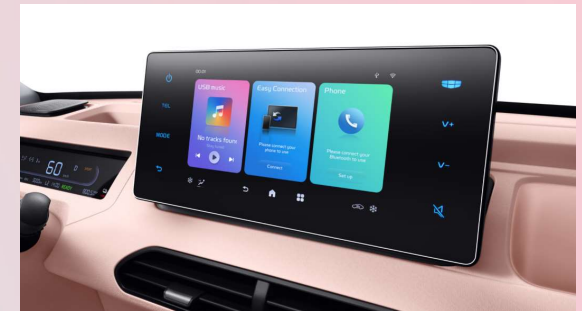

8 inches central display

HD screen with 1024*600 resolution
Support 720P video

Watch the road on the big screen and keep your phone private

Specs

Model	Geometry O
Central Display	8 inches
Instrument Panel	9.2 inches