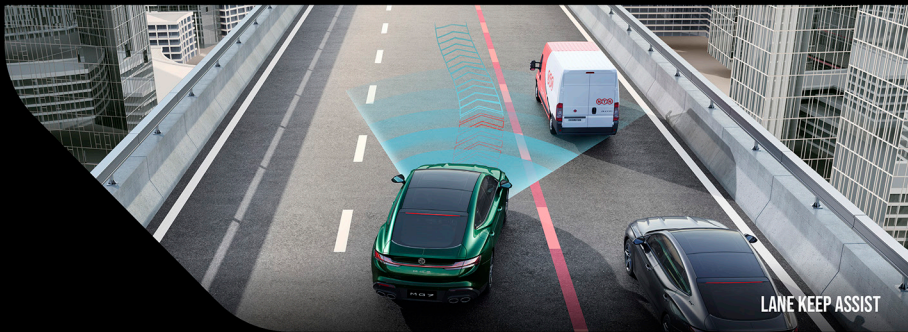

MG7
SAFETY

FULL AWARENESS VIA ADVANCED SENSOR SYSTEM

SAFETY

SMART SAFETY

KEEPING YOU SECURE

Engineered with preventative safety at its heart, the MG 7 offers unparalleled peace of mind with its advanced safety features, which ensures safer driving in challenging road conditions, offering a customisable driving experience for any condition.