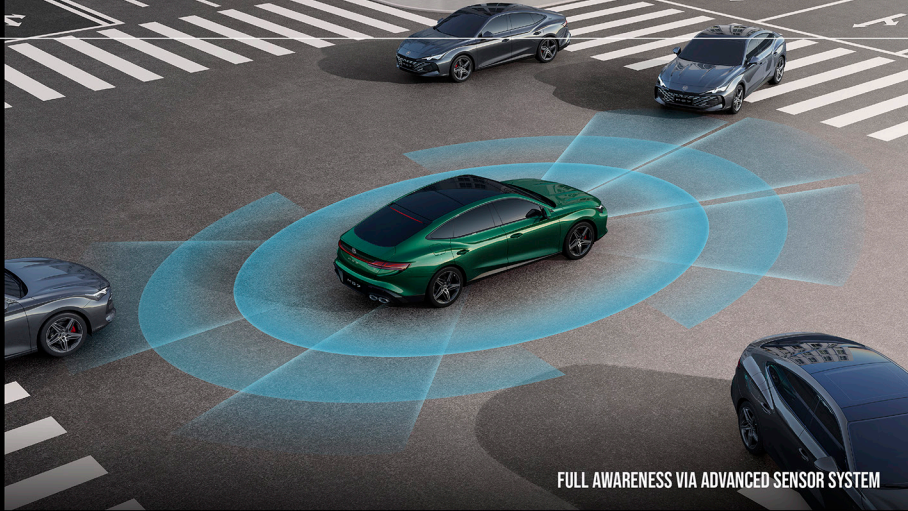

PANORAMIC SUNROOF FOR NATURAL AMBIENCE

BUCKET LEATHER SEATS

LARGE CAPACITY TRUNK

TECHNOLOGY

FUTURE-READY
CONNECTIVITY

LARGE, HIGH-DEFINITION 12.3-INCH TOUCH SCREEN INFOTAINMENT

FULL CONTROL AT ARMS REACH

ADVANCED, HIGH-FIDELITY BOSE SOUND SYSTEM

The MG 7 sets new standards and revolutionises the way we interact with technology. The sleek sedan combines connectivity, information and entertainment with its futuristic touch-screen controls and wireless charging stations. The MG 7 ensures you're always in touch anywhere and anytime.

MG7
SAFETY

FULL AWARENESS VIA ADVANCED SENSOR SYSTEM

SAFETY

SMART SAFETY

KEEPING YOU SECURE

Engineered with preventative safety at its heart, the MG 7 offers unparalleled peace of mind with its advanced safety features, which ensures safer driving in challenging road conditions, offering a customisable driving experience for any condition.