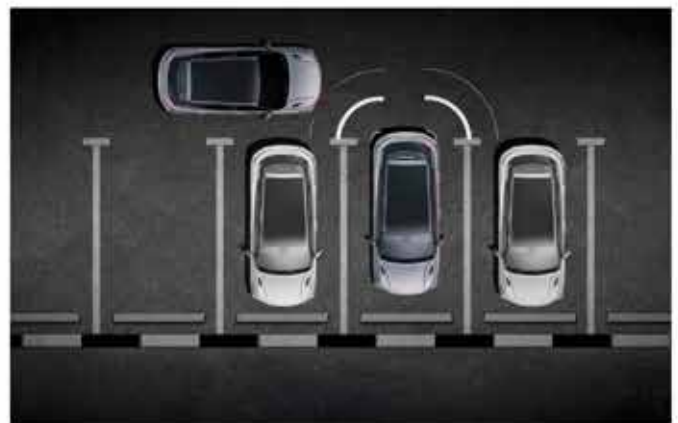

540° Camera View System

Park and maneuver easily with a surround 540° camera system offering a bird's-eye view and transparent undercarriage display.

Door Open Warning

Smart sensors alert you if a door is not fully closed or if an approaching vehicle makes opening it unsafe, keeping you and your passengers protected at every stop.

Lane Departure Warning

The New Coolray's intelligent system monitors your lane and gently alerts you if you start to drift, helping you stay safely centered on the road.

COOLRAY LEVEL UP

Traffic Sign Recognition

Reads speed limits and other road signs, displaying them on the cluster to help you stay aware and adapt to changing city conditions.

Rear Collision Traffic Alert

Monitors fast-approaching vehicles from behind and warns you in time to react, helping reduce the risk of rear-end collisions.