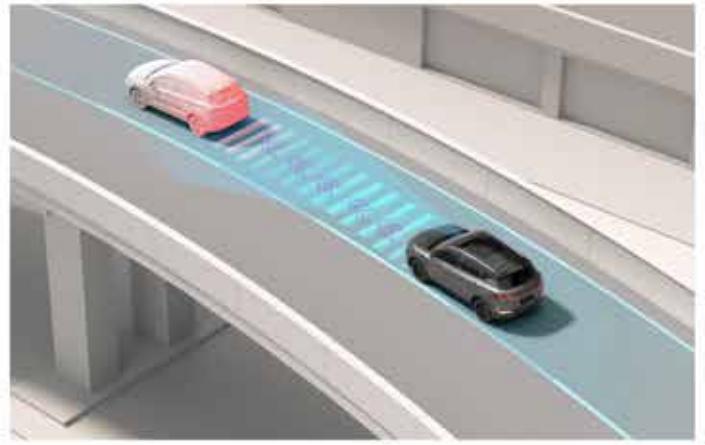

COOLRAY LEVEL UP

Panoramic sunroof

The wide panoramic sunroof lets in abundant natural light and fresh air, creating a bright, open-space feel that enhances every journey for both driver and passengers.

Translucent Sun Visors

The translucent sun visors filter sunlight without blocking your view, reducing glare and keeping the cabin bright, comfortable, and easy on the eyes.

Blind Spot Detection (BSD)

Coolray enhances your safety with an intelligent Blind Spot Detection system. Actively monitoring the rear blind area in real time significantly reduces accidents when changing lanes. Receive timely warnings about your blind spot.

COOLRAY LEVEL UP

Lane Keeping Assist (LKA)

Lane Keeping Assistance gently adjusts your steering to keep the vehicle centered in its lane, reducing driver fatigue and ensuring a smoother, safer journey, whether in city traffic or on long highway drives.

Intelligent Cruise Control System

Keeps a safe distance from the car ahead by automatically adjusting your speed, making highway drives less tiring.

Automatic Emergency Braking (AEB)

The system detects vehicles and pedestrians ahead, automatically applying the brakes to help avoid or reduce the impact of a collision.