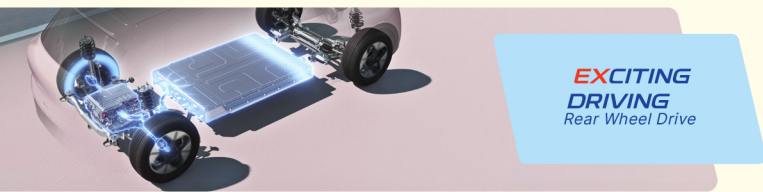

CHASSIS	PRO	MAX
Suspension Type	F-MCPHERSON/R-MULTI-LINK	
Braking System	F-VENTILATED/R-SOLID	
Electronic Parking Brake (EPB)	●	●

WHEELS & TYRES	PRO	MAX
15" Steel Wheel Rim	●	—
16" Aluminium Alloy Wheel Rim	—	●

INTERIOR COLORS	PRO	MAX
Dark Grey	STANDARD COLOR	
Ivory White***	—	HONOR COLOR

EXTERIOR	PRO	MAX
70L Front Trunk	●	●
All-LED Automatic Headlights	●	●
Follow Me Home Light (Headlight Auto-off Timer)	●	●

INTERIOR	PRO	MAX
256-Color Urban Starlight Ambient Light	—	●
Perforated Leatherette Seats	●	●
6-Way Adjustable Driver Seat	MANUAL	POWER
4-Way Manual Adjustable Passenger Seat	●	●
Rear A/C Vent	●	●

INTELLIGENT COCKPIT	PRO	MAX
FLYME AUTO In-vehicle Infotainment System	●	●
14.6" HD Touch-screen	●	●
8.8" LCD Instrument Cluster	●	●
Remote APP Vehicle Control**	—	●

SAFETY	PRO	MAX
Driver Front Airbag	●	●
Co-driver Front Airbag	●	●
Front Side Airbags	●	●
Side Curtain Airbags	—	●
Rear View Camera	●	—
540° Panoramic View Camera	—	●
12-Function ADAS	—	●

we're here for YOU

Visit Us

Scan Me

Star Motors Bonaire B.V.
Kaya Londres 23, Kralendijk Bonaire

(+599) 7774447

<https://starbonaire.com/>

sales@starbonaire.com

Starmotorsbonaire