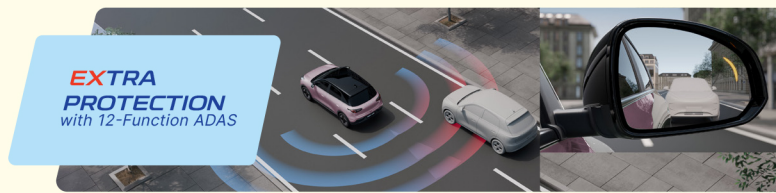

CHASSIS	PRO	MAX
Suspension Type	F-MCPHERSON/R-MULTI-LINK	
Braking System	F-VENTILATED/R-SOLID	
Electronic Parking Brake (EPB)	●	●

WHEELS & TYRES	PRO	MAX
15" Steel Wheel Rim	●	—
16" Aluminium Alloy Wheel Rim	—	●

INTERIOR COLORS	PRO	MAX
Dark Grey	STANDARD COLOR	
Ivory White***	—	HONOR COLOR

EXTERIOR	PRO	MAX
70L Front Trunk	●	●
All-LED Automatic Headlights	●	●
Follow Me Home Light (Headlight Auto-off Timer)	●	●

INTERIOR	PRO	MAX
256-Color Urban Starlight Ambient Light	—	●
Perforated Leatherette Seats	●	●
6-Way Adjustable Driver Seat	MANUAL	POWER
4-Way Manual Adjustable Passenger Seat	●	●
Rear A/C Vent	●	●

INTELLIGENT COCKPIT	PRO	MAX
FLYME AUTO In-vehicle Infotainment System	●	●
14.6" HD Touch-screen	●	●
8.8" LCD Instrument Cluster	●	●
Remote APP Vehicle Control**	—	●

SAFETY	PRO	MAX
Driver Front Airbag	●	●
Co-driver Front Airbag	●	●
Front Side Airbags	●	●
Side Curtain Airbags	—	●
Rear View Camera	●	—
540° Panoramic View Camera	—	●
12-Function ADAS	—	●

we're here for YOU

Visit Us

Scan Me

Star Motors Bonaire B.V.
Kaya Londres 23, Kralendijk Bonaire

(+599) 7774447

<https://starbonaire.com/>

sales@starbonaire.com

Starmotorsbonaire